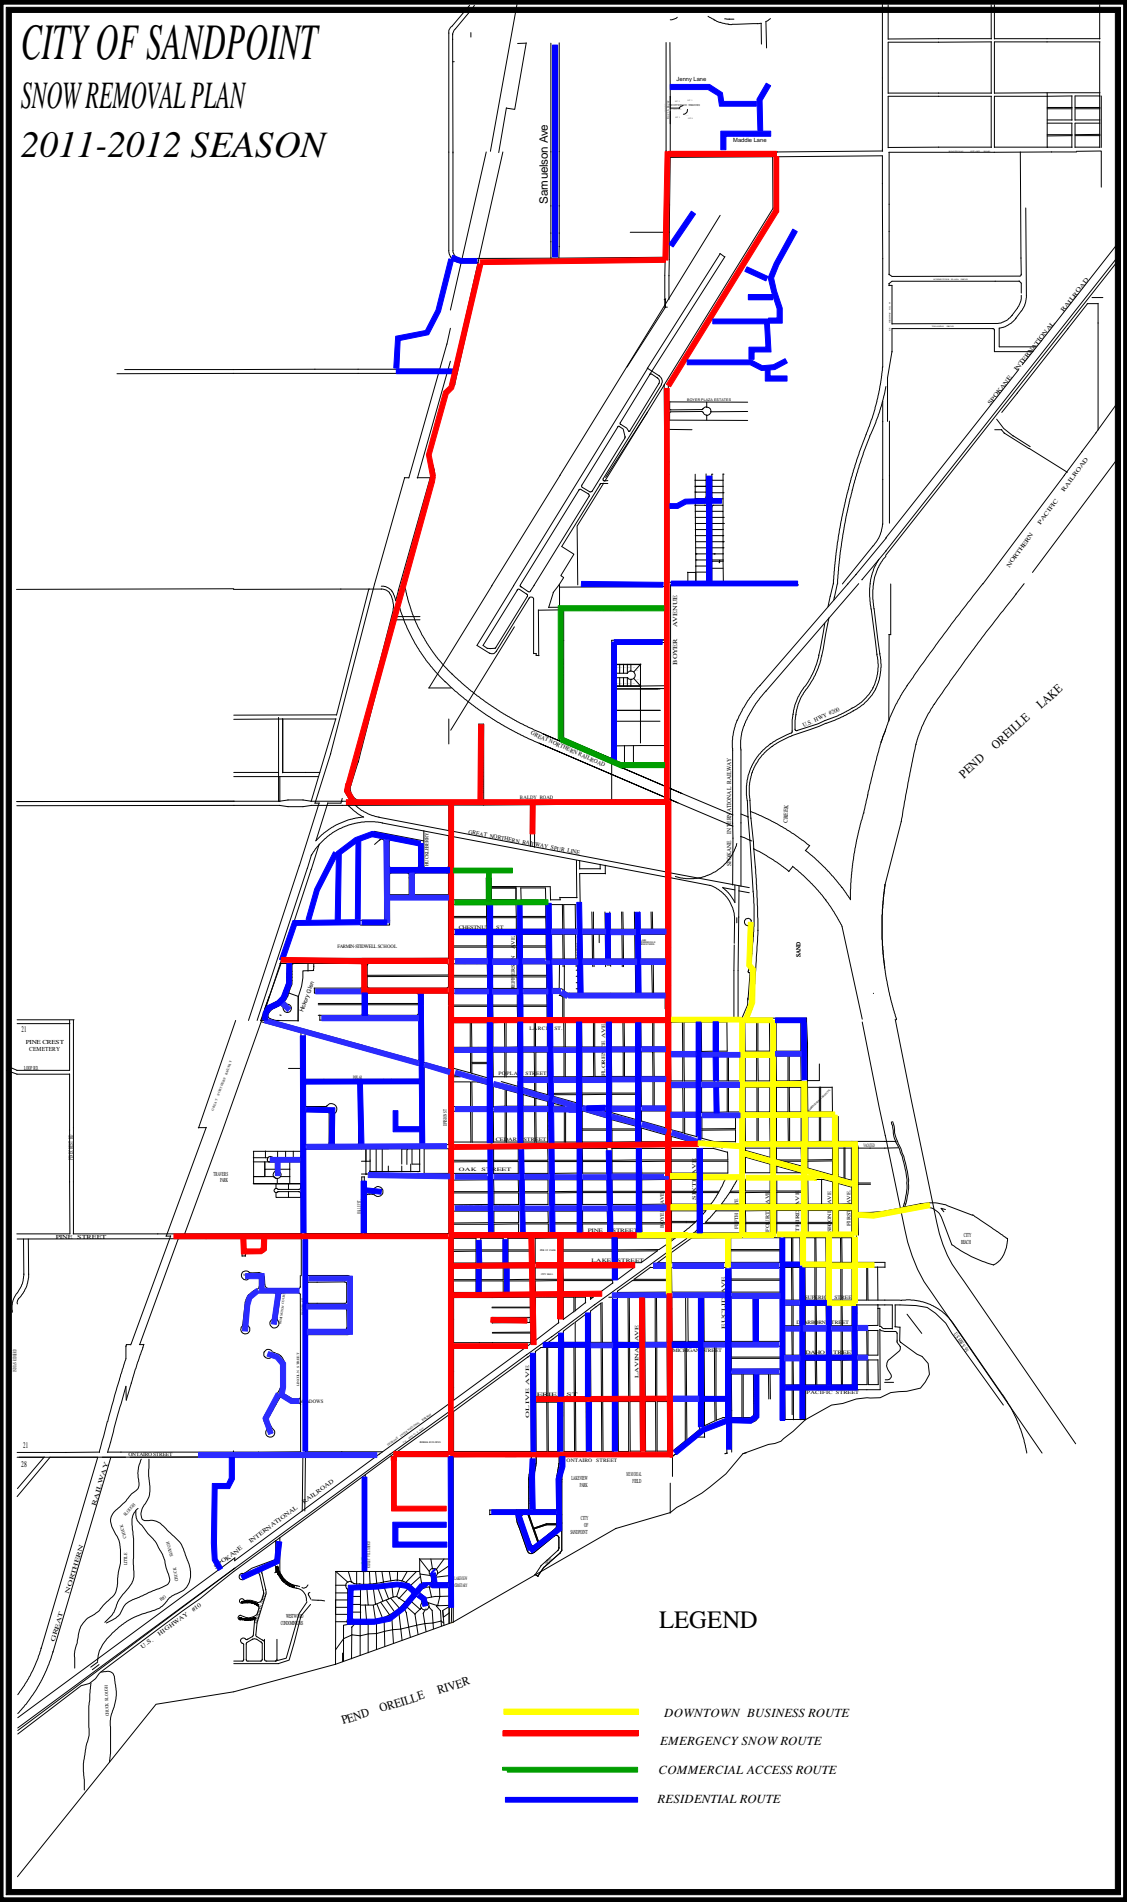

CITY OF SANDPOINT
SNOW REMOVAL PLAN
2011-2012 SEASON

LEGEND

- DOWNTOWN BUSINESS ROUTE
- EMERGENCY SNOW ROUTE
- COMMERCIAL ACCESS ROUTE
- RESIDENTIAL ROUTE